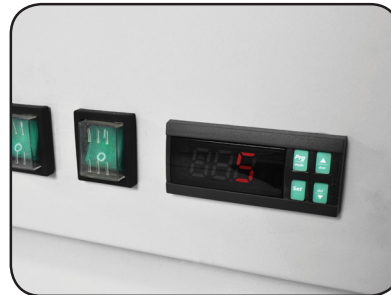

Model:
 XD2PW

Single Door Glass Door Display Refrigerator
 Double door, 10 shelves,730 litre capacity

General Information

The Prodis XD2PW is a high quality, tough and durable glass door merchandiser which is packed full of features. Fitted with LED lights as standard products appear vibrant and appealing to the customer while the self closing doors, adjustable shelves and EPOS strips make this chiller just as attractive to the retailer.

Key Features

Construction

Available Options

- -1°C to +5°C temperature range
- Lockable hinged doors
- Self closing doors
- Vertical LED illumination
- Fan assisted cooling
- 10 adjustable shelves
- Digital temperature control
- Replaceable door gasket
- Low energy consumption
- Pull out machinery tray

- White exterior finish
- White interior
- Double glazed door

Technical Data

Model	XD2PW
Capacity	730 Litres
External Dimensions	Width = 1220 Depth = 695 Height = 1985
Interior Finish	White interior
Exterior Finish	White
Doors	2 hinged glass
Door frame	Plastic
Glass construction	Double glazed toughened
Self closing	✓
Self closing mechanism	Sprung
Locks	(2)
Shelves	(10) adjustable
Internal Lighting	✓
Internal Lighting Type	Fluorescent
Light switch	✓
Light switch position	Externally mounted
Temperature control	Digital
Temperature control position	External
Temperature range	-1° to +5°c
Refrigerant	R134a
Fan assisted	✓