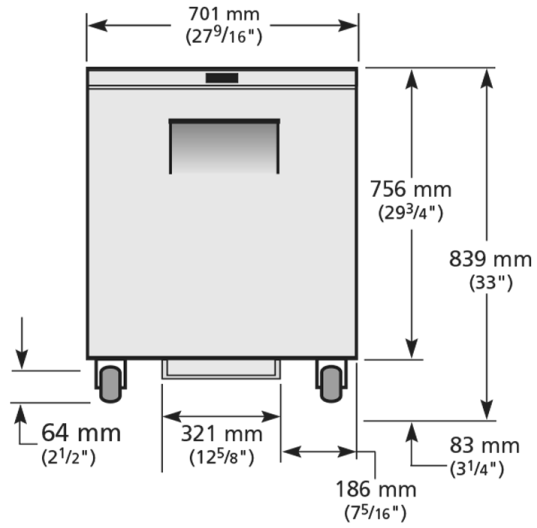

TUC-27-HC

Undercounter Foodservice Refrigerator, 1 Solid Swing Door

Dimensions	
External Width (mm)	702
External Depth (mm)	766
External Height (mm)	839
Exclusions	Depth does not include 26 mm for rear bumpers.
Net Volume (Litres)	144
Gross Volume (Litres)	184
Supplied Shelves	2
Shelf Size (L x D mm)	One 590 x 488 + One 590 x 349
Internal Net Height (mm)	630
Unpackaged Weight (kg)	73
Packaged Weight (kg)	84
Packaged Dimensions (W x D x H mm)	769 x 839 x 1207
Supplied Supports	Ø 64 mm castors (83 mm height) (reduced height option available, totals 810 mm)

Specifications subject to change without notice.
Chart dimensions rounded up to the next whole millimeter (inches rounded up to the 1/8")

UK & Ireland
Europe
Australia

0800 783 2049
+49 (0) 7622 6883 0
+61 2 9619 9999

TFIUK@truemfg.com
TrueGermCustomerService@truemfg.com
TrueRefAus@truemfg.com

TUC-27-HC

Undercounter Foodservice Refrigerator, 1 Solid Swing Door

ELEVATION

RIGHT VIEW

Specifications subject to change without notice.
Chart dimensions rounded up to the next whole millimeter (inches rounded up to the 1/8")