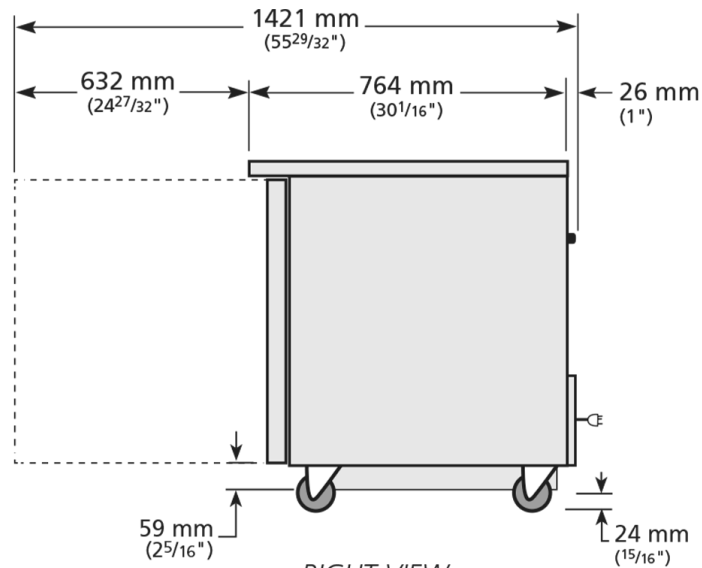

TUC-27-HC

Undercounter Foodservice Refrigerator, 1 Solid Swing Door

Dimensions	
External Width (mm)	702
External Depth (mm)	766
External Height (mm)	839
Exclusions	Depth does not include 26 mm for rear bumpers.
Net Volume (Litres)	144
Gross Volume (Litres)	184
Supplied Shelves	2
Shelf Size (L x D mm)	One 590 x 488 + One 590 x 349
Internal Net Height (mm)	630
Unpackaged Weight (kg)	73
Packaged Weight (kg)	84
Packaged Dimensions (W x D x H mm)	769 x 839 x 1207
Supplied Supports	Ø 64 mm castors (83 mm height) (reduced height option available, totals 810 mm)

Specifications subject to change without notice.
Chart dimensions rounded up to the next whole millimeter (inches rounded up to the 1/8")

UK & Ireland
Europe
Australia

0800 783 2049
+49 (0) 7622 6883 0
+61 2 9619 9999

TFIUK@truemfg.com
TrueGermCustomerService@truemfg.com
TrueRefAus@truemfg.com

TUC-27-HC

Undercounter Foodservice Refrigerator, 1 Solid Swing Door

ELEVATION

RIGHT VIEW

Specifications subject to change without notice.
Chart dimensions rounded up to the next whole millimeter (inches rounded up to the 1/8")