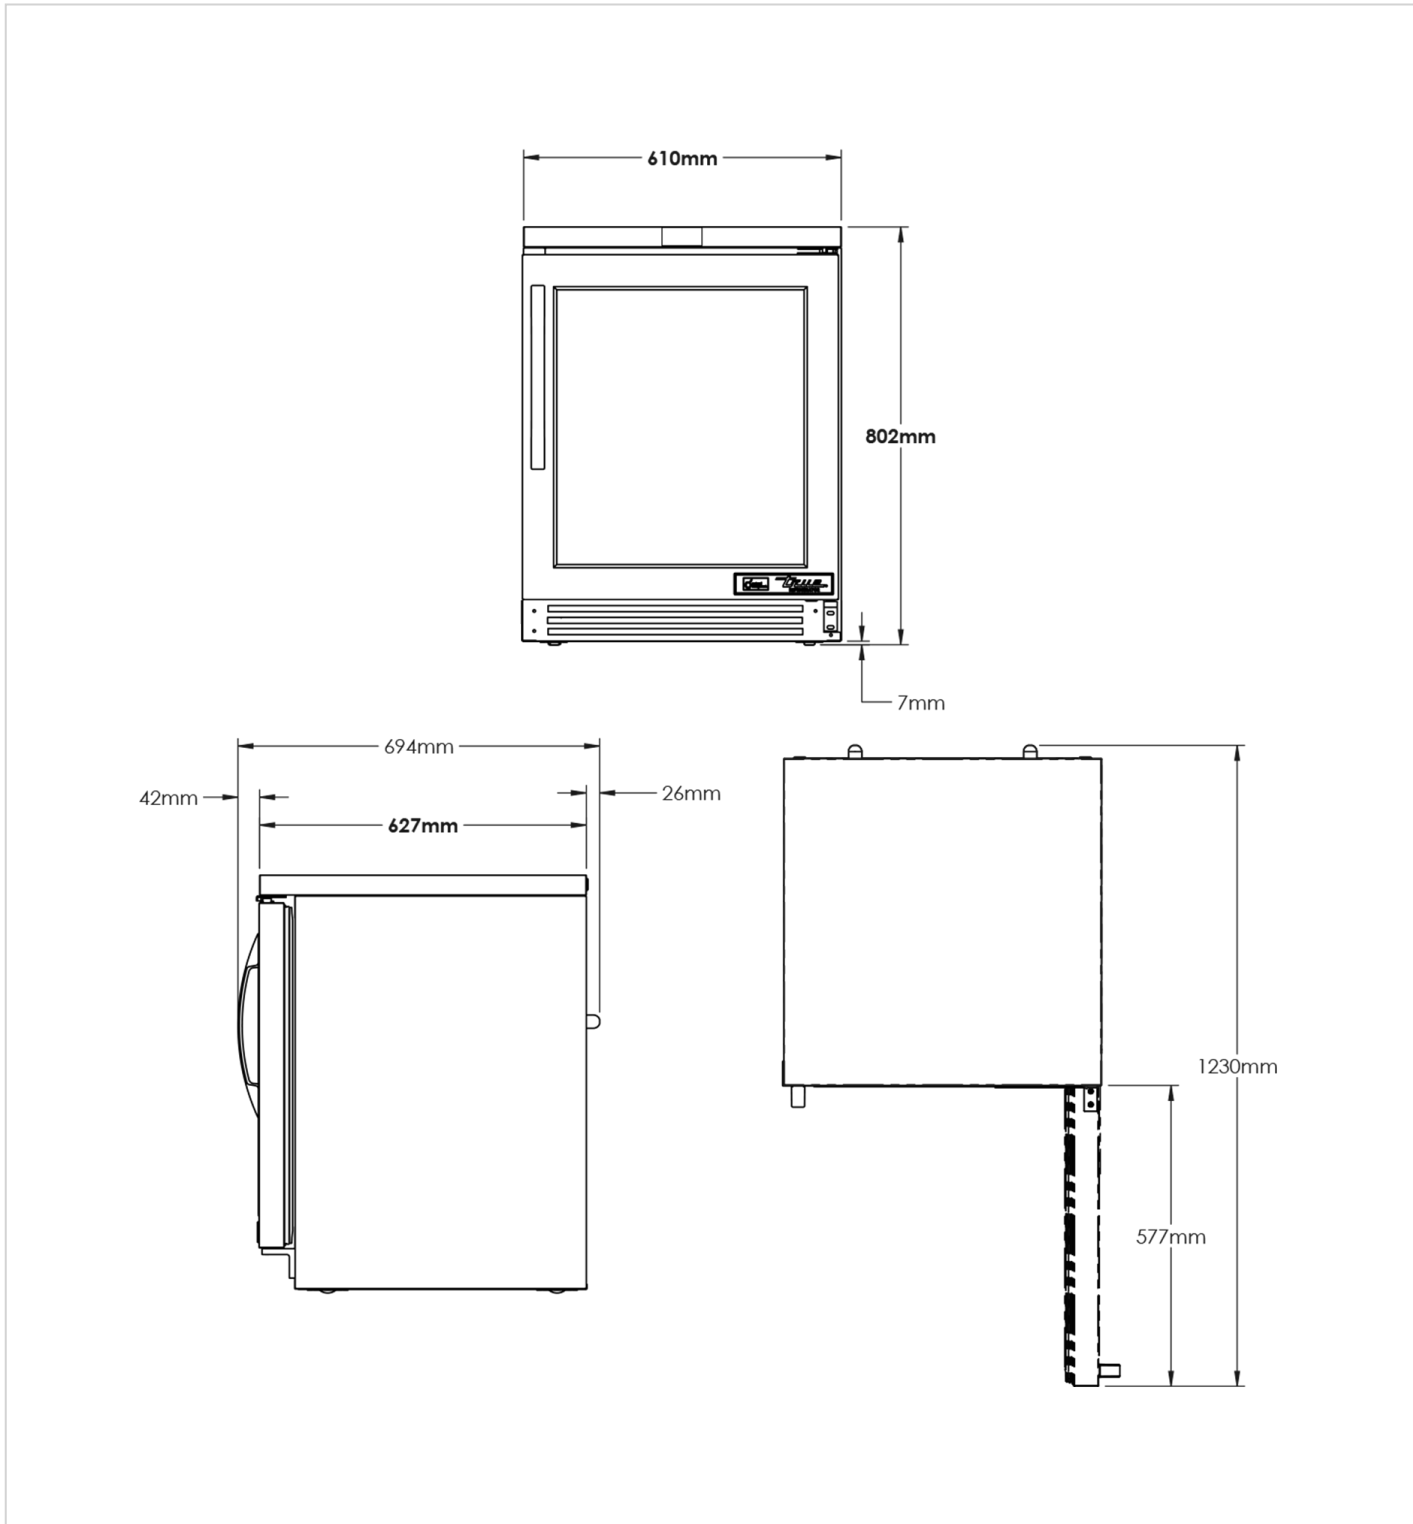

TUC-24G-HC~FGD01

UK Undercounter Foodservice Refrigerator, 1 Glass Swing Door

Dimensions		Build		Technical	
External Width (mm)	610	Door Description	1 Full Glass Swing Door	Temperature Holding	0.5 : 3.3°C
External Depth (mm)	629	Door Opening	Right (standard) or Left.	Refrigerant	R290
External Height (mm)	802	Exterior Construction	Stainless steel front & countertop, aluminium sides & rear	Voltage / Frequency / Phase	220-240V/50-60Hz/1
Exclusions	Depth does not include 26mm for rear bumpers and 42mm for door handle.	Interior Construction	Clear coated aluminium, stainless steel base	Amps	1
Net Volume (Litres)	94	Air Intake Position	Front	Wattage	230
Gross Volume (Litres)	158	Ventilation Position	Front	Temperature Class	M1
Display Area (?)	0.25	Clearance Required	Zero back and sides	Operating Statement	Tested at 25°C, 60% RH, per 'Refrigerators with a Direct Sales Function' for perishable food merchandising.
Supplied Shelves	2	Cord Length (Meters)	2.13	Testing Standard	EN 23953
Shelf Size (L x D mm)	One 508 x 352 + One 508 x 273	Internal Lighting	LED	EEC	A
Internal Net Height (mm)	600	Standard w/ Locks	standard	EEL	9.3
Unpackaged Weight (kg)	60			kWh/24hr	1.33
Packaged Weight (kg)	71			kWh/Annum	489
Packaged Dimensions (W x D x H mm)	788 x 762 x 1016			Defrost Type	Auto
Supplied Supports	Built-in recessed castors (7mm clearance)				

TFIUK@truemfg.com
TrueGermCustomerService@truemfg.com
TrueRefAus@truemfg.com

TUC-24G-HC~FGD01

Undercounter Foodservice Refrigerator, 1 Glass Swing Door

Specifications subject to change without notice.
Chart dimensions rounded up to the next whole millimeter (inches rounded up to the 1/8")