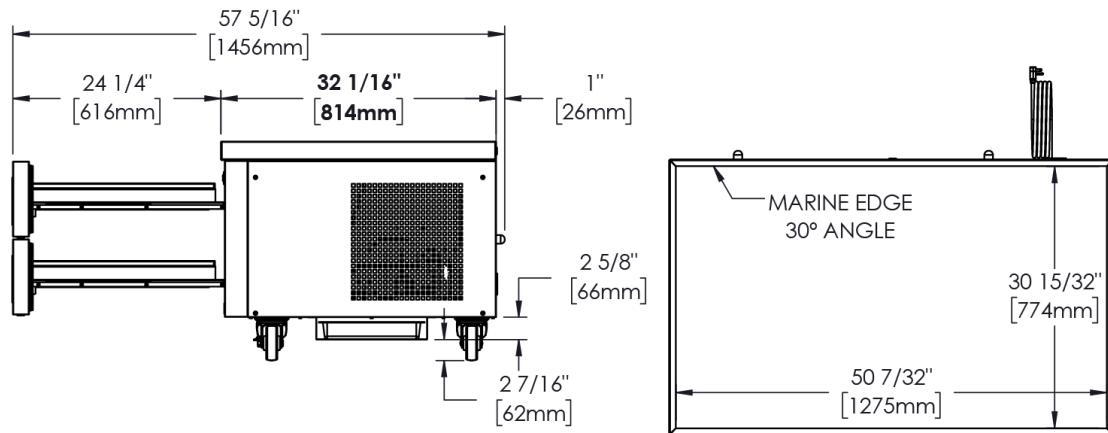

Under-equipment Stands

TRCB-52-HC

 Under-Equipment Refrigerator, 2 Drawers

Dimensions		Build		Technical	
External Width (mm)	1318	Number of Drawers	2	Temperature Holding	0.5 : 3.3°C
External Depth (mm)	816	Exterior Construction	Stainless steel front and top, aluminium sides and rear	Refrigerant	R290
External Height (mm)	648	Interior Construction	Clear coated aluminium, stainless steel base	Voltage / Frequency / Phase	220-240V/50-60Hz/1
Exclusions	Depth does not include 26 mm for rear bumpers.	Air Intake Position	Front	Amps	1.1
Net Volume (Litres)	78	Ventilation Position	Right side	Wattage	253.00000000000003
Gross Volume (Litres)	280	Clearance Required	26 mm rear, 26 mm right side. Minimum clearance of 102 mm is required between bottom of cooking equipment heating element and the TRCB top.	Climate Class	5
Per Drawer Capacity (max depth mm)	3x 1/1 GN (100)	Cord Length (Meters)	2.13	Operating Statement	Heavy Duty: This appliance is intended for use in ambient temperatures up to 40°C.
Unpackaged Weight (kg)	127	Max Weight Supported (kg)	326	Testing Standard	EN 16825
Packaged Weight (kg)	138	Standard w/ Locks	Not standard (build option)	EEC	C
Packaged Dimensions (W x D x H mm)	1441 x 914 x 762			EEl	47.2
Supplied Supports	ø 102 mm castors (127 mm height)			kWh/24hr	2.575
				kWh/Annum	940
				Defrost Type	Auto

Specifications subject to change without notice.
Chart dimensions rounded up to the next whole millimeter (inches rounded up to the 1/8")

UK & Ireland [0800 783 2049](tel:08007832049)
 EMEA [+41 61 563 07 05](tel:+41615630705)
 Australia [+61 2 9619 9999](tel:+61296199999)

TfIUK@truemfg.com
TrueGermCustomerService@truemfg.com
TrueRefAus@truemfg.com

TRCB-52-HC

🇬🇧 Under-Equipment Refrigerator, 2 Drawers

Specifications subject to change without notice.
Chart dimensions rounded up to the next whole millimeter (inches rounded up to the 1/8")