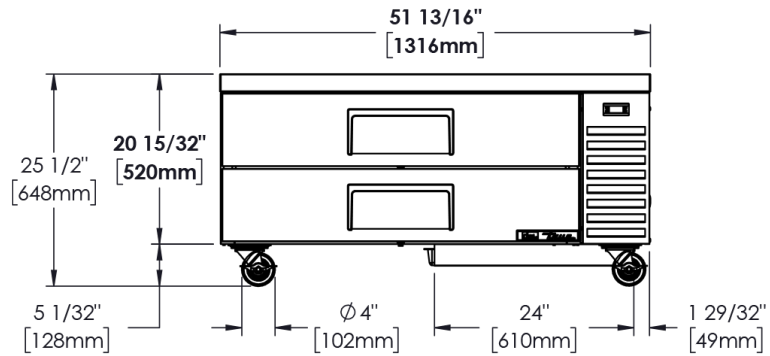

Under-equipment Stands

TRCB-52-HC

 Under-Equipment Refrigerator, 2 Drawers

Dimensions		Build		Technical	
External Width (mm)	1318	Number of Drawers	2	Temperature Holding	0.5 : 3.3°C
External Depth (mm)	816	Exterior Construction	Stainless steel front and top, aluminium sides and rear	Refrigerant	R290
External Height (mm)	648	Interior Construction	Clear coated aluminium, stainless steel base	Voltage / Frequency / Phase	220-240V/50-60Hz/1
Exclusions	Depth does not include 26 mm for rear bumpers.	Air Intake Position	Front	Amps	1.1
Net Volume (Litres)	78	Ventilation Position	Right side	Wattage	253.00000000000003
Gross Volume (Litres)	280	Clearance Required	26 mm rear, 26 mm right side. Minimum clearance of 102 mm is required between bottom of cooking equipment heating element and the TRCB top.	Climate Class	5
Per Drawer Capacity (max depth mm)	3x 1/1 GN (100)	Cord Length (Meters)	2.13	Operating Statement	Heavy Duty: This appliance is intended for use in ambient temperatures up to 40°C.
Unpackaged Weight (kg)	127	Max Weight Supported (kg)	326	Testing Standard	EN 16825
Packaged Weight (kg)	138	Standard w/ Locks	Not standard (build option)	EEC	C
Packaged Dimensions (W x D x H mm)	1441 x 914 x 762			EEl	47.2
Supplied Supports	ø 102 mm castors (127 mm height)			kWh/24hr	2.575
				kWh/Annum	940
				Defrost Type	Auto

TfIUK@truemfg.com
TrueGermCustomerService@truemfg.com
TrueRefAus@truemfg.com

TRCB-52-HC

🇬🇧 Under-Equipment Refrigerator, 2 Drawers

Specifications subject to change without notice.
Chart dimensions rounded up to the next whole millimeter (inches rounded up to the 1/8")