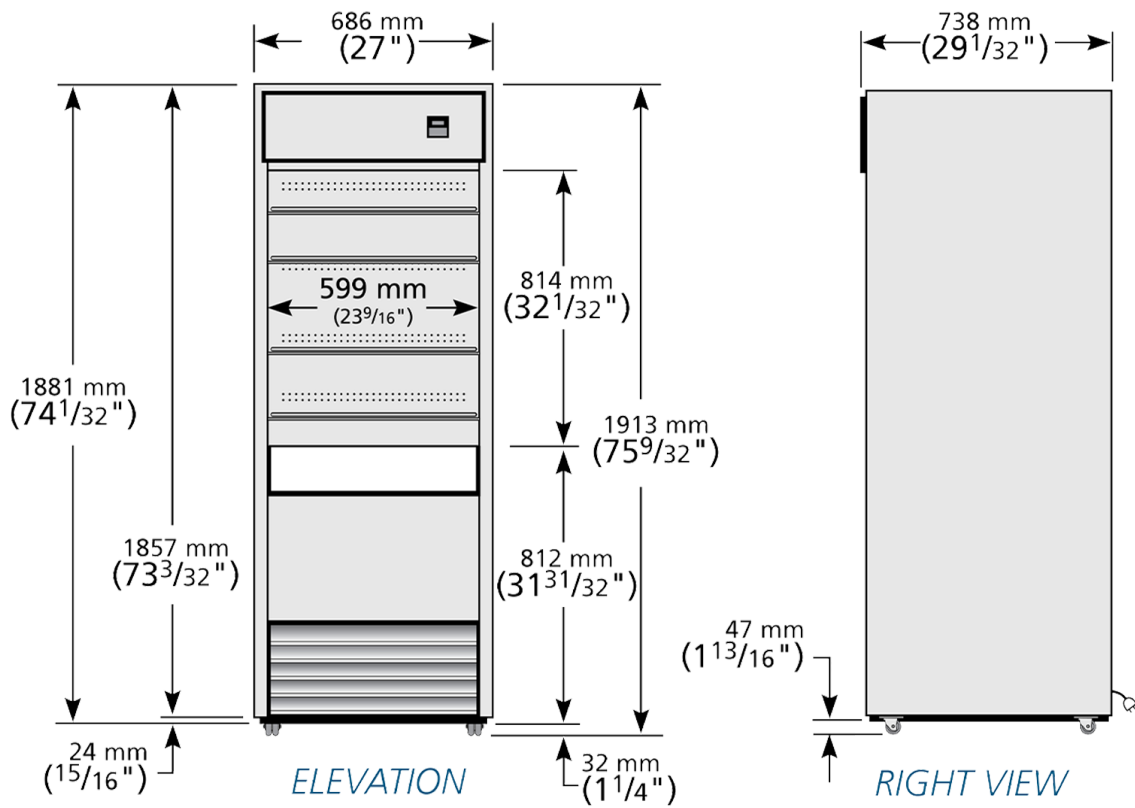

Air Curtain Display

TAC-27K-HC-LD

 Upright Open Multideck Refrigerator

Dimensions		Build		Technical	
External Width (mm)	686	Exterior Construction	Aluminium	Temperature Holding	0.5 : 3.3°C
External Depth (mm)	740	Interior Construction	Clear coated aluminium, stainless steel base	Refrigerant	R290
External Height (mm)	1915	Air Intake Position	Front	Voltage / Frequency / Phase	220-240V/50Hz/1
Net Volume (Litres)	322	Ventilation Position	Rear	Amps	4.4
Gross Volume (Litres)	566	Clearance Required	102 mm rear, 305 mm above	Wattage	1012.0000000000001
Display Area (m ²)	0.59	Cord Length (Meters)	3.05	Temperature Class	M2
Supplied Shelves	4	Internal Lighting	LED	Operating Statement	Tested at 25°C, 60% RH, per 'Refrigerators with a Direct Sales Function' for perishable food merchandising.
Shelf Size (L x D mm)	583 x 426			Testing Standard	EN 23953
Internal Net Height (mm)	1100			EEC	D
Unpackaged Weight (kg)	141			EEL	48.7
Packaged Weight (kg)	152			kWh/24hr	7.74
Packaged Dimensions (W x D x H mm)	915 x 889 x 2159			kWh/Annum	2826
Supplied Supports	Built-in 32 mm castors			Defrost Type	Auto

Specifications subject to change without notice.
Technical data above related to energy use based on testing of 50Hz or Dual Frequency models
Chart dimensions rounded up to the next whole millimeter (inches rounded up to the 1/8")

TAC-27K-HC-LD

🇬🇧 Upright Open Multideck Refrigerator

Specifications subject to change without notice.
Technical data above related to energy use based on testing of 50Hz or Dual Frequency models
Chart dimensions rounded up to the next whole millimeter (inches rounded up to the 1/8")