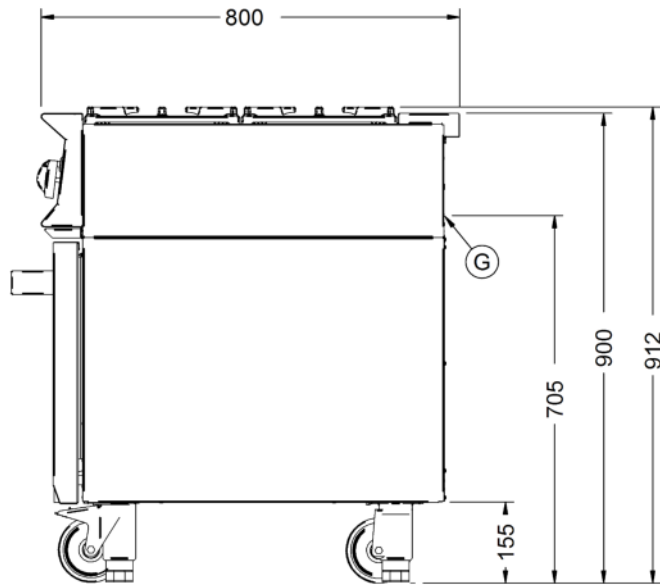

Specifications

Summary		Power and Performance	
Brand	Lincat	BTU per Hour	172,306
Range	Opus 800	Total Power kW	50.5
Power Type	Gas	Temperature Range °C	120-260
Gas Type	Propane Gas	Cooking Area (Width x Depth) mm	900 x 600
Unit Type	Free-standing	Temperature Control	Mechanical
Available in UK Only	No	Rating per Hob kW	7.0
UK Warranty	2 Years Parts and Labour Warranty	Oven Rating kW	8.5
Export Warranty	Contact your local dealer		
GTIN	5056105102236		

Key Specifications		Capacity	
Number of Shelves included	2	Gastronorm Capacity	4 x GN1/1
Number of Shelf Positions	5		
Number of Hobs	6		
Shape of Hob	Square		

Weights and Dimensions		Supply Connections	
Unit Height (External) mm	920	Requires Installation	Yes
Unit Width (External) mm	900	Requires Electrical Supply	No
Unit Depth (External) mm	800	Gas Connection BSP	3/4"
Height (Internal) mm	405	Gas Consumption at full rate Propane m³ per Hour	3.61
Width (Internal) mm	715	Gas Pressure Propane mbar	37
Depth (Internal) mm	530	Total heat input at full rate Propane kW	50.5
Shelf Dimensions Width mm	710	Total heat input at full rate Propane BTU per hour	167,870
Shelf Dimensions Depth mm	512		
Hob Dimensions mm	300 x 300		
Net Weight Kg	153.8		

Shipping	
Packed Weight Kg	172
Packed Height cm	107
Packed Width cm	100
Packed Depth cm	85

Available Accessories

- LK06 OPUS 800 LEG KIT
- OA8902 SPLASHBACK/SHELF - OG8002

Technical Picture

Lincat Limited