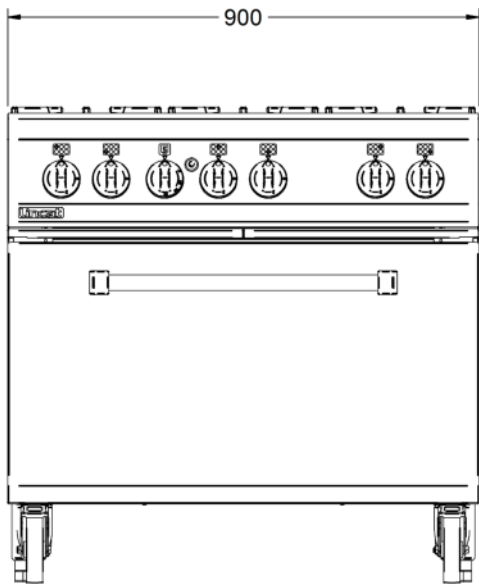

Specifications

Summary		Power and Performance	
Brand	Lincat	BTU per Hour	172,306
Range	Opus 800	Total Power kW	50.5
Power Type	Gas	Temperature Range °C	120-260
Gas Type	Propane Gas	Cooking Area (Width x Depth) mm	900 x 600
Unit Type	Free-standing	Temperature Control	Mechanical
Available in UK Only	No	Rating per Hob kW	7.0
UK Warranty	2 Years Parts and Labour Warranty	Oven Rating kW	8.5
Export Warranty	Contact your local dealer		
GTIN	5056105102236		

Key Specifications		Capacity	
Number of Shelves included	2	Gastronorm Capacity	4 x GN1/1
Number of Shelf Positions	5		
Number of Hobs	6		
Shape of Hob	Square		

Weights and Dimensions		Supply Connections	
Unit Height (External) mm	920	Requires Installation	Yes
Unit Width (External) mm	900	Requires Electrical Supply	No
Unit Depth (External) mm	800	Gas Connection BSP	3/4"
Height (Internal) mm	405	Gas Consumption at full rate Propane m³ per Hour	3.61
Width (Internal) mm	715	Gas Pressure Propane mbar	37
Depth (Internal) mm	530	Total heat input at full rate Propane kW	50.5
Shelf Dimensions Width mm	710	Total heat input at full rate Propane BTU per hour	167,870
Shelf Dimensions Depth mm	512		
Hob Dimensions mm	300 x 300		
Net Weight Kg	153.8		

Shipping	
Packed Weight Kg	172
Packed Height cm	107
Packed Width cm	100
Packed Depth cm	85

Available Accessories

- LK06 OPUS 800 LEG KIT
- OA8902 SPLASHBACK/SHELF - OG8002

Technical Picture

Lincat Limited