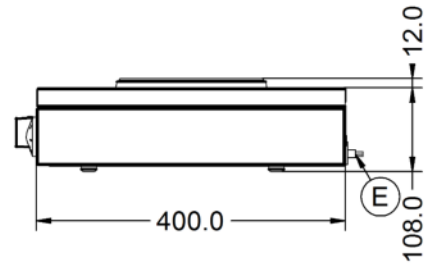

Power and Performance

Total Power kW	2.0
IP Rating	IP23
Temperature Control	Mechanical
Rating per Hob kW	2.0

Key Specifications

Number of Hobs	1
Shape of Hob	Round

Weights and Dimensions

Unit Height (External) mm	120
Unit Width (External) mm	285
Unit Depth (External) mm	400
Hob Dimensions mm	180
Net Weight Kg	5.3

Packed Weight Kg	7.1
Packed Height cm	42
Packed Width cm	48
Packed Depth cm	38

Technical Picture

Lincat Limited

Whisby Road,
Lincoln, LN6 3QZ,
United Kingdom

Company No: 2175448

A member company of

Customer Care