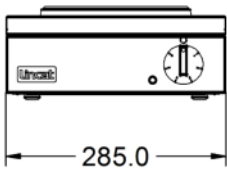

Power and Performance

Total Power kW	2.0
IP Rating	IP23
Temperature Control	Mechanical
Rating per Hob kW	2.0

Key Specifications

Number of Hobs	1
Shape of Hob	Round

Weights and Dimensions

Unit Height (External) mm	120
Unit Width (External) mm	285
Unit Depth (External) mm	400
Hob Dimensions mm	180
Net Weight Kg	5.3

Packed Weight Kg	7.1
Packed Height cm	42
Packed Width cm	48
Packed Depth cm	38

Technical Picture

Lincat Limited

Whisby Road,
Lincoln, LN6 3QZ,
United Kingdom

Company No: 2175448

A member company of

Customer Care