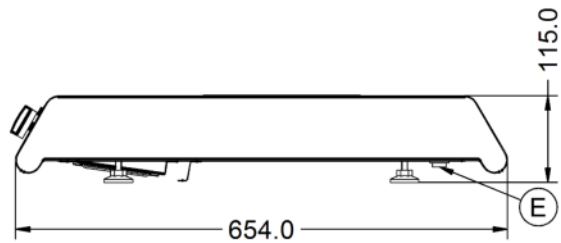

Power and Performance

Total Power kW	2.4
IP Rating	IP24
Temperature Control	Electronic
Rating per Hob kW	2.4

Key Specifications

Number of Hobs	1
Shape of Hob	Round

Weights and Dimensions

Unit Height (External) mm	115
Unit Width (External) mm	400
Unit Depth (External) mm	654
Hob Dimensions mm	180
Net Weight Kg	12.6

Packed Weight Kg	15.2
Packed Height cm	25
Packed Width cm	70
Packed Depth cm	55

Technical Picture

Lincat Limited

Whisby Road,
Lincoln, LN6 3QZ,
United Kingdom

Company No: 2175448

A member company of

Customer Care