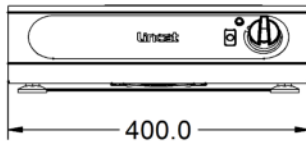

IH3 - Lincat Electric Counter-top Induction Hob - 1 Zone - W 400 mm - 2.4 kW

Embrace the power and energy saving capabilities of the 2.4kW Lincat Single Zone Induction Hob.

- ✓ Highly responsive and controllable cooking method.
- ✓ High power - delivers almost twice the cooking power of a similarly rated gas hob, whilst saving energy
- ✓ Boost function delivers power when it's most needed
- ✓ Portable, plug-in device - easy to move around the kitchen and ideal for event catering. Functional and attractive profile is perfect for front of house theatre-style cooking
- ✓ Pan detection function cuts power when no pan is present, cutting running costs and creating a safer, more comfortable working environment.
- ✓ Automatic heat up function switches to a preset power level after full power heat up
- ✓ 6mm thick high impact resistant ceramic glass ceramic surface will withstand hard knocks and is easy to clean
- ✓ Easy to use rotary controls complete with LED display of power level. Easy to change filter, built into the base of the unit. Powerful internal cooling fan and overheat protection for long service life

Power and Performance

Total Power kW	2.4
IP Rating	IP24
Temperature Control	Electronic
Rating per Hob kW	2.4

Key Specifications

Number of Hobs	1
Shape of Hob	Round

Weights and Dimensions

Unit Height (External) mm	115
Unit Width (External) mm	400
Unit Depth (External) mm	654
Hob Dimensions mm	180
Net Weight Kg	12.6

Packed Weight Kg	15.2
Packed Height cm	25
Packed Width cm	70
Packed Depth cm	55

Technical Picture

Lincat Limited

Whisby Road,
Lincoln, LN6 3QZ,
United Kingdom

Company No: 2175448

A member company of

Customer Care