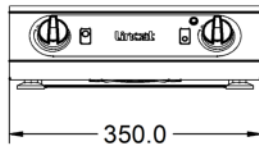

IH21 - Lincat Electric Counter-top Induction Hob - 2 Zones - W 350 mm - 3.0 kW

Embrace the power and energy saving capabilities of the 3kW Lincat Twin Zone Induction Hob.

- ✓ Twin cooking zones for high output. Highly responsive and controllable cooking method.
- ✓ High power - delivers almost twice the cooking power of a similarly rated gas hob, whilst saving energy
- ✓ Boost function delivers power when it's most needed
- ✓ Portable, plug-in device - easy to move around the kitchen and ideal for event catering. Functional and attractive profile is perfect for front of house theatre-style cooking
- ✓ Pan detection function cuts power when no pan is present, cutting running costs and creating a safer, more comfortable working environment.
- ✓ Automatic heat up function switches to a preset power level after full power heat up
- ✓ 6mm thick high impact resistant ceramic glass ceramic surface will withstand hard knocks and is easy to clean
- ✓ Easy to use rotary controls complete with LED display of power level. Easy to change filter, built into the base of the unit. Powerful internal cooling fan and overheat protection for long service life

Power and Performance

Total Power kW	3.0
IP Rating	IP24
Temperature Control	Electronic
Rating per Hob kW	Rear 2.0; Front 1.0

Key Specifications

Number of Hobs	2
Shape of Hob	Round

Weights and Dimensions

Unit Height (External) mm	115
Unit Width (External) mm	350
Unit Depth (External) mm	654
Hob Dimensions mm	Rear 180; Front 120
Net Weight Kg	12.2

Packed Weight Kg	14.8
Packed Height cm	25
Packed Width cm	70
Packed Depth cm	55

Technical Picture

Lincat Limited

Whisby Road,
Lincoln, LN6 3QZ,
United Kingdom

Company No: 2175448

A member company of

Customer Care