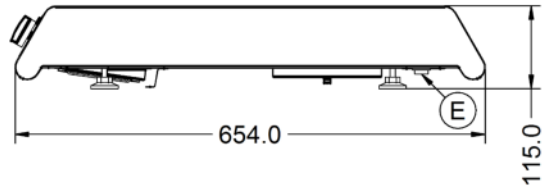

Power and Performance

Total Power kW	3.0
IP Rating	IP24
Temperature Control	Electronic
Rating per Hob kW	Rear 2.0; Front 1.0

Key Specifications

Number of Hobs	2
Shape of Hob	Round

Weights and Dimensions

Unit Height (External) mm	115
Unit Width (External) mm	350
Unit Depth (External) mm	654
Hob Dimensions mm	Rear 180; Front 120
Net Weight Kg	12.2

Packed Weight Kg	14.8
Packed Height cm	25
Packed Width cm	70
Packed Depth cm	55

Technical Picture

Lincat Limited

Whisby Road,
Lincoln, LN6 3QZ,
United Kingdom

Company No: 2175448

A member company of

Customer Care