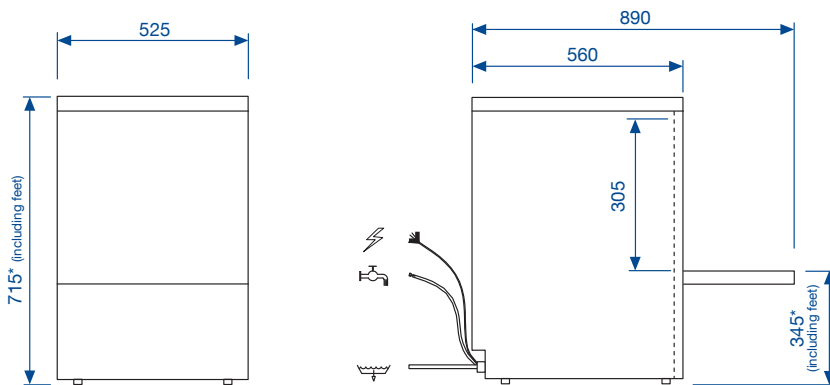

Two 450 x 450mm open cup/
glass racks supplied as standard –
capable of holding 20 pint glasses.

Additional racks can be
purchased at point of order:

Q902300AB

Drain pump version
available: **AMH45 D**

For additional information contact our Sales Team on

T: **0345 130 8070** E: **sales@maidaid-halcyon.co.uk** or visit **www.maidaid.co.uk**

Halcyon AMH45

undercounter GLASSWASHER

Technical Data

Dimensions (W x D x H)	mm	525 x 560 x 705	Wash tank element	kW	1.4
		+ Feet	Boiler element	kW	2.6
Feet height	mm	10-20	Wash pump	kW	0.18
Rack size	mm	450 x 450	Tank capacity	L	14
Maximum useable height	mm	280	Noise emission	dB	≤ 55
Door opening	mm	305	Packaging Specs		
Theoretical productivity	Racks/h	30	Gross weight	Kg	49
Effective productivity	Racks/h	24*	Cubic volume	m ³	0.37
			Dim. (W x D x H)	mm	640 x 580 x 870

*Allowing 30 seconds for reloading
Cycle times may vary depending on local conditions/services

Installation Diagram – All services must be within 1 meter

*Height-adjustable feet + 10mm

Power Supply

Installed power	AMP	kW
230V – 50Hz – 1N	13*	2.8

*Supplied with 13A moulded plug and lead

-  **Power**
-  **Water supply 2 – 4 bar**
-  **Gravity drain**

Water Connection

Inlet water pressure	Bar	2 to 4
Flow rate L/Min	L/Min	6
Water inlet temp	°C	10 to 50
Water connection	BSP	¾"
Waste connection	Ø	Int 16.8/ext 21.6