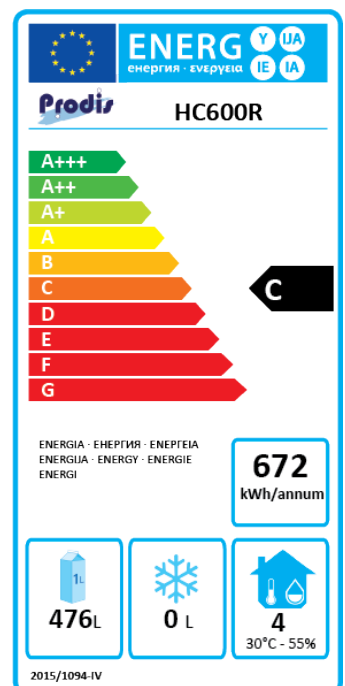

Model:
HC600R

Single Door Upright Refrigerator
Single door, 4 shelves, 620 litre capacity

General Information

The Prodis HC600R is a fan assisted upright fridge with 4 adjustable shelves, fan assisted cooling and digital temperature control

Key Features

- 0°C to +8°C temperature range
- Fan assisted cooling
- 4 adjustable shelves
- Digital temperature control
- Replaceable door gasket
- Off cycle defrost

Construction

- White exterior finish
- Food safe plastic interior
- Heavy duty full length door handle

Energy Rating

Technical Data

Model	HC600R
Capacity	620 Litres
External Dimensions	Width = 777 Depth = 695 Height = 1890
Internal Dimensions	Width = 657 Depth = 580 Height = 1660
Interior Finish	Food safe plastic
Exterior Finish	White
Doors	1 hinged
Self closing	×
Self closing mechanism	×
Locks	(1)
Shelves	(4) adjustable
Internal Lighting	×
Internal Lighting Type	N/A
Lighting Colour Temperature	N/A
Light switch	×
Light switch position	N/A
Temperature control	Digital
Temperature control position	External
Temperature range	0° to +8°c
Refrigerant	R600a
Evaporator style	Rollbond
Fan assisted	✓