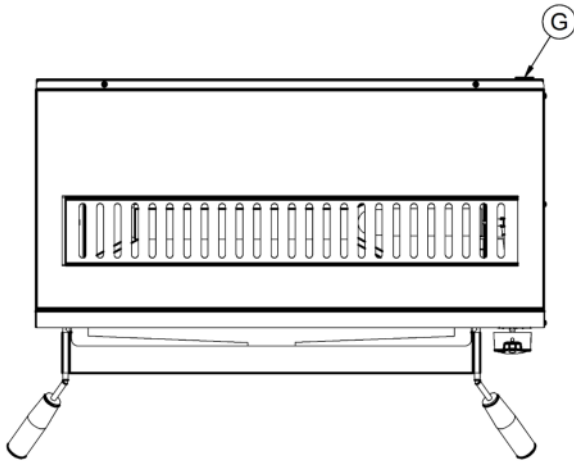

Available Accessories

GR7/BS	BENCH STAND FOR GR7
GR7/FS	FLOOR STAND FOR GR7
GR7/WS	WALL SHELF FOR GR7

Technical Picture