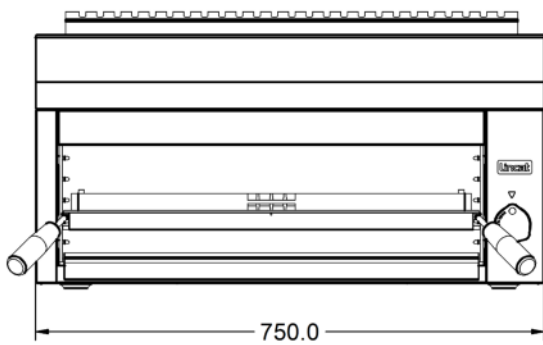

Available Accessories

GR7/BS	BENCH STAND FOR GR7
GR7/FS	FLOOR STAND FOR GR7
GR7/WS	WALL SHELF FOR GR7

Technical Picture