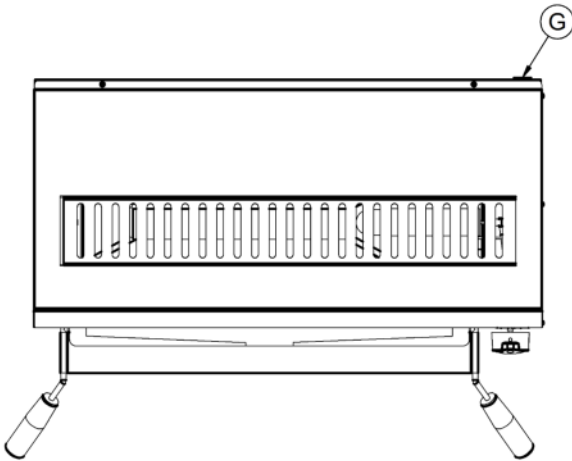

Available Accessories

GR7/BS	BENCH STAND FOR GR7
GR7/FS	FLOOR STAND FOR GR7
GR7/WS	WALL SHELF FOR GR7

Technical Picture