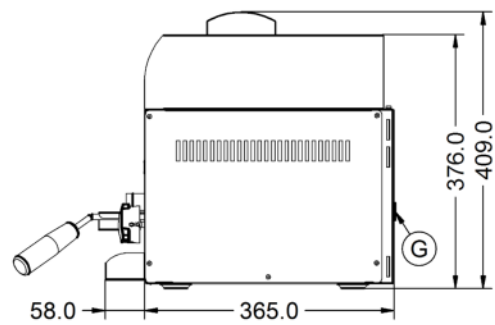

Available Accessories

GR7/BS	BENCH STAND FOR GR7
GR7/FS	FLOOR STAND FOR GR7
GR7/WS	WALL SHELF FOR GR7

Technical Picture