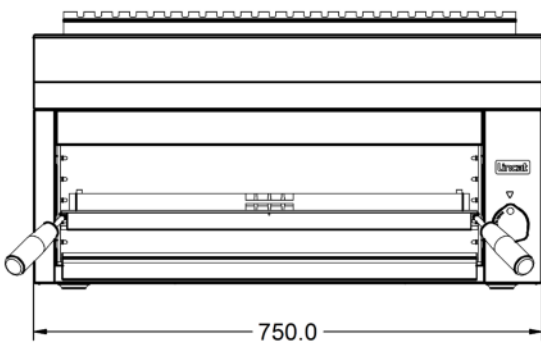

Available Accessories

GR7/BS	BENCH STAND FOR GR7
GR7/FS	FLOOR STAND FOR GR7
GR7/WS	WALL SHELF FOR GR7

Technical Picture