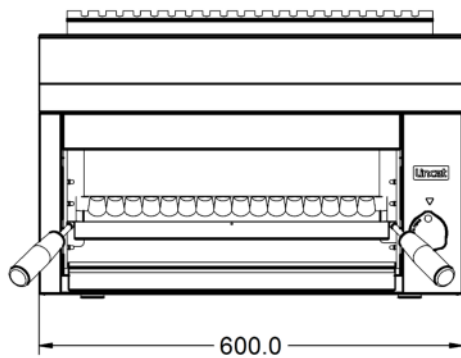

Available Accessories

GR3/BS	BENCH STAND FOR GR3 - H410,D350,W605
GR3/FS	FLOOR STAND FOR GR3 - H1260,D350,W605
GR3/WS	Wall Shelf for GR3

Technical Picture