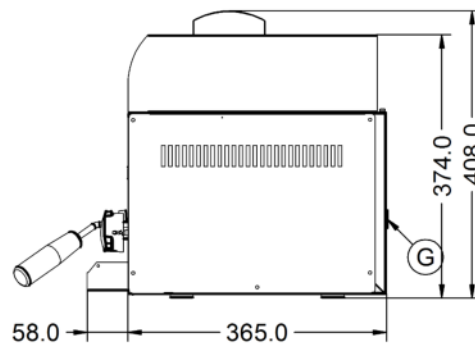

Available Accessories

GR3/BS	BENCH STAND FOR GR3 - H410,D350,W605
GR3/FS	FLOOR STAND FOR GR3 - H1260,D350,W605
GR3/WS	Wall Shelf for GR3

Technical Picture