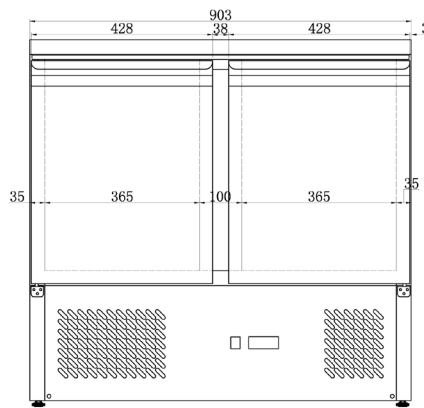

Project
Location
Item#
QTY

Model:
EC-2SS

Gastronorm Compatible Compact 2 Door Counter
2 door, 2 shelves, 240 litre capacity undermount compressor

General Information

The Prodis EC-2SS is a fan assisted gastronorm compatible 2 door compact counter refrigerator with 2 adjustable shelves, fan assisted cooling and digital temperature control.

Key Features

- +2°C to +8°C temperature range
- Fan assisted cooling
- 2 adjustable shelves
- Digital temperature control
- Replaceable door gasket
- Compact design
- Undermount compressor
- Automatic defrost

Construction

- Stainless steel exterior
- Stainless steel interior
- Heavy duty full width door handle

Energy Rating

ENERG
енергия · ενεργεια

Prodis EC-2SS

A+++
A++
A+
A
B
C
D
E
F
G

C

ENERGIA · ЕНЕРГИЯ · ENERGIA
ENERGIA · ENERGY · ENERGIE
ENERGI

933
kWh/annum

201L

0 L

4
30°C - 55%

2015/1094-IV