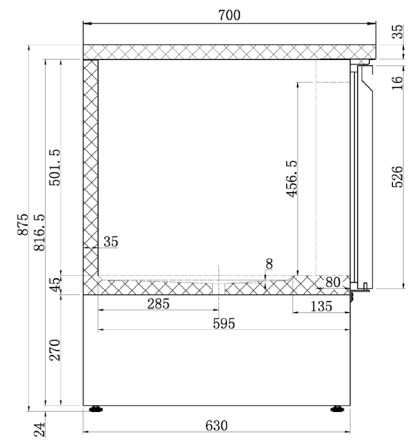

Project
Location
Item#
QTY

Model:
EC-2SS

Gastronorm Compatible Compact 2 Door Counter
2 door, 2 shelves, 240 litre capacity undermount compressor

General Information

The Prodis EC-2SS is a fan assisted gastronorm compatible 2 door compact counter refrigerator with 2 adjustable shelves, fan assisted cooling and digital temperature control.

Key Features

- +2°C to +8°C temperature range
- Fan assisted cooling
- 2 adjustable shelves
- Digital temperature control
- Replaceable door gasket
- Compact design
- Undermount compressor
- Automatic defrost

Construction

- Stainless steel exterior
- Stainless steel interior
- Heavy duty full width door handle

Energy Rating

ENERG
енергия · ενεργεια

Prodis EC-2SS

A+++
A++
A+
A
B
C
D
E
F
G

C

ENERGIA · ЕНЕРГИЯ · ENERGIA
ENERGIA · ENERGY · ENERGIE
ENERGI

933
kWh/annum

201L

0 L

4
30°C - 55%

2015/1094-IV