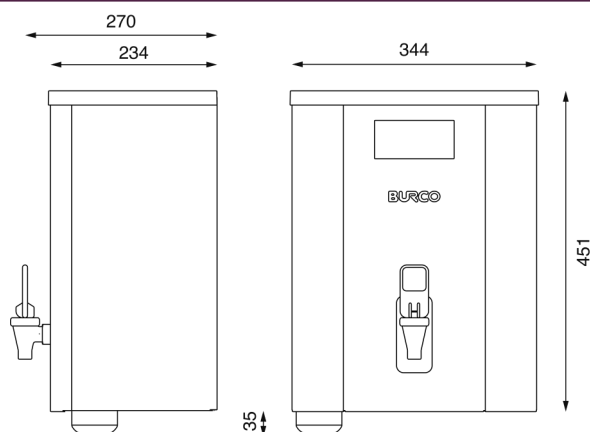

Dimensions (mm)

Glen Dimplex Heating & Ventilation, Millbrook House, Grange Drive, Hedge End, Southampton, SO30 2DF